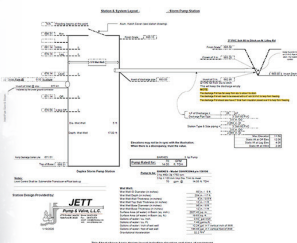

WATER & WASTEWATER EQUIPMENT

- USF Fabrication
- Conery
- Cummins Generators
- Conery
- Kasco
- Hellan Strainer

JETT Pump & Valve, LLC specializes in the design, sales, & installation of water & wastewater treatment systems. Our experienced staff is available 24/7 to provide friendly and immediate service to your pumps, valves, and fluid processing equipment. Our 9,000 square foot repair facility is equipped with testing and machining capabilities. Our competitive rates, FREE written estimates, rapid deliveries, & sincere support ensure that all of our customers are happy customers!

JETT

Pump & Valve, L.L.C
248.673.2530
www.jettpump.com

“ Michigan’s
 Leading Fluid
 Handling System
 Professionals ”

* Pump Selection & Systems Design * Field Service & Troubleshooting *

4770 PONTIAC LK RD WATERFORD, MI 48329
 P: 248.673.2530 F: 248.673.2574