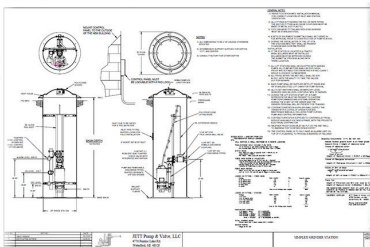

Pump & Valve, L.L.C
248.673.2530
www.jettpump.com

“ Michigan’s
Leading Fluid
Handling System
Professionals ”